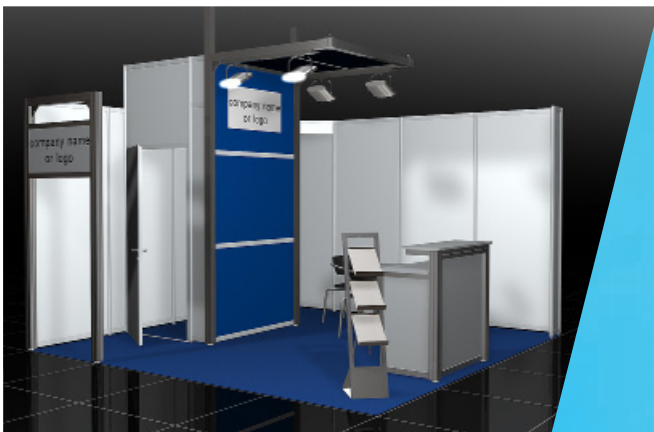

TYP ATLAS COLORED, OPEN, BRIGHT

The booth package includes:

- ▸ decoration element white, red, blue, dark grey or light grey
- ▸ cover on decoration element and sideward incl. lettering (Logo and colors at extra charge)
- ▸ spotlight halogen
- ▸ brochure holder
- ▸ lockable cabin (1 sqm)
- ▸ carpet
- ▸ table (round), 3 chairs
- ▸ infobar with barstool and paper basket
- ▸ walls
- ▸ triple socket

PAC.-PRICE € 180,-/m² excl. taxes (excl. power connection)

Please contact your FIBO Team:

E-Mail sales@fibo.com

Tel. +49 211 90191-726

Would you like to individually show case your products and be able to rely on an official FIBO Partner then please contact STANDout Düsseldorf for your individual booth offer by sending an E-Mail to duesseldorf@standout.eu or by calling Tel. +49 211 8766790319!

STAND^{OUT}
or stay invisible.