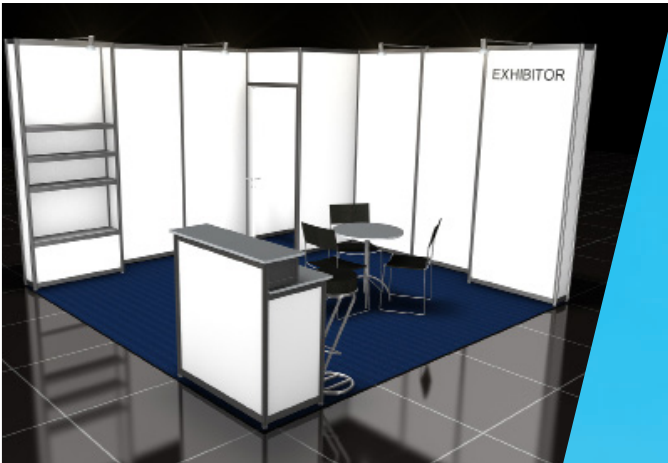

TYP BUSINESS CLEAN & STORAGE SPACE

The booth package includes:

- ▸ carpet dark blue / anthracite
- ▸ lockable cabin (1sqm)
- ▸ walls white
- ▸ bar desk lockable with board
- ▸ 1 barstool
- ▸ 1 paper basket
- ▸ 1 table (round)
- ▸ 3 chairs
- ▸ shelf element with podest and 3 shelves
- ▸ spotlight (1pc./4sqm)
- ▸ triple socket
- ▸ Incl. lettering (15 letters)
- ▸ Logo with extra charge

PAC.-PRICE € 105,-/m² excl. taxes (excl. power connection)